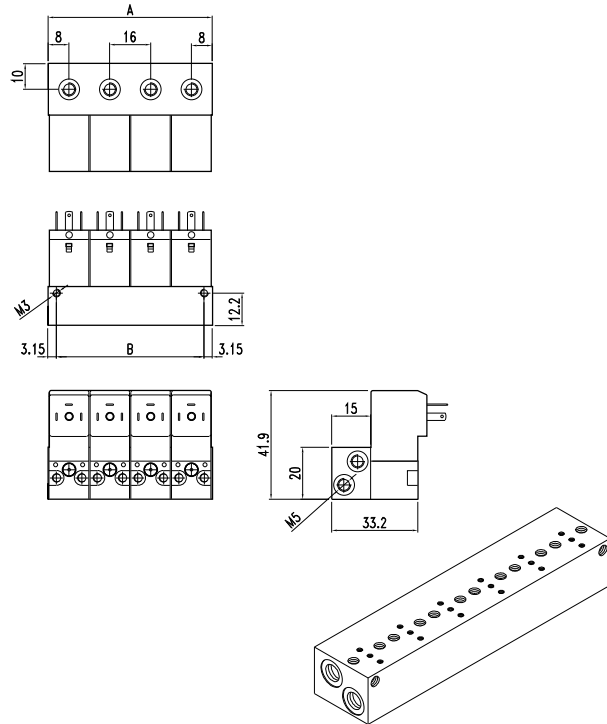

SINGLE MANIFOLD
EMBASE SIMPLE
BASE SINGOLA

CODE: SB402101

MANIFOLD
EMBASE MULTIPLE
BASE MULTIPLA

CODE	POS.	A	B
SB402102	2	32	25.7
SB402103	3	48	41.7
SB402104	4	64	57.7
SB402105	5	80	73.7
SB402106	6	96	89.7
SB402107	7	112	105.7
SB402108	8	128	121.7
SB402109	9	144	137.7
SB402110	10	160	153.7

CONNECTORS
CONNECTEUR
CONNETTORI

CODE	DES.
VX0020	STANDARD
VX0021	LED 24V
VX0022	LED 110V
VX0023	LED 220V
VX0024	LED VDR 24V
VX0025	LED VDR 110V