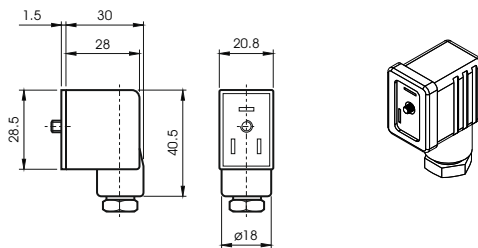

COILS 22mm
BOBINE 22mm
BOBINE 22mm

CODE	power / consommation / assorbimento		
	Tension	Rated	Inrush
BO4011024	24 VDC	3W	
BO4012024	24 VAC	5VA	7,5VA
BO4012110	110 VAC	5VA	7,5VA
BO4012220	220 VAC	5VA	7,5VA

CONNECTORS
CONNECTEUR
CONNETTORI

CODE	
AR40696	STANDARD
VX0014	LED 24V
VX0015	LED 110V
VX0016	LED 220V
VX0017	LED+VDR
VX0018	LED+VDR
VX0019	LED+VDR

COILS 30mm
BOBINE 30mm
BOBINE 30mm

CODE	power / consommation / assorbimento		
	Tension	Rated	Inrush
BO4021024	24 VDC	2W	
BO4022024	24 VAC	5VA	9VA
BO4022110	110 VAC	5VA	9VA
BO4020220	220 VAC	5VA	9VA