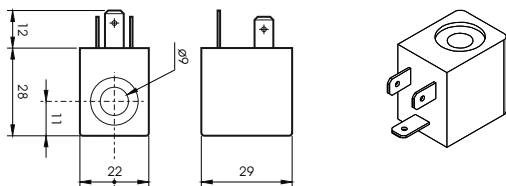

COILS 22mm
BOBINE 22mm
BOBINE 22mm

CODE	power / consommation / assorbimento		
	Tension	Rated	Inrush
BO4011024	24 VDC	3W	
BO4012024	24 VAC	5VA	7,5VA
BO4012110	110 VAC	5VA	7,5VA
BO4012220	220 VAC	5VA	7,5VA

CONNECTORS
CONNECTEUR
CONNETTORI

CODE	
AR40696	STANDARD
VX0014	LED 24V
VX0015	LED 110V
VX0016	LED 220V
VX0017	LED+VDR
VX0018	LED+VDR
VX0019	LED+VDR

COILS 30mm
BOBINE 30mm
BOBINE 30mm

CODE	power / consommation / assorbimento		
	Tension	Rated	Inrush
BO4021024	24 VDC	2W	
BO4022024	24 VAC	5VA	9VA
BO4022110	110 VAC	5VA	9VA
BO4020220	220 VAC	5VA	9VA