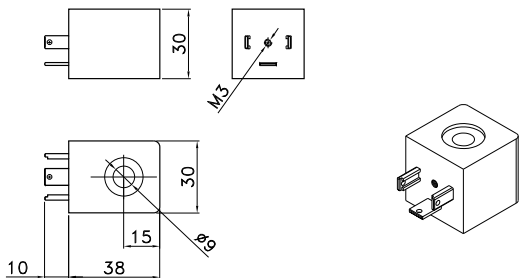

COILS 22mm
BOBINE 22mm
BOBINE 22mm

CODE	power / consommation / assorbimento		
	Tension	Rated	Inrush
BO4011024	24 VDC	3W	
BO4012024	24 VAC	5VA	7,5VA
BO4012110	110 VAC	5VA	7,5VA
BO4012220	220 VAC	5VA	7,5VA

CONNECTORS
CONNECTEUR
CONNETTORI

CODE	
AR40696	STANDARD
VX0014	LED 24V
VX0015	LED 110V
VX0016	LED 220V
VX0017	LED+VDR
VX0018	LED+VDR
VX0019	LED+VDR

COILS 30mm
BOBINE 30mm
BOBINE 30mm

CODE	power / consommation / assorbimento		
	Tension	Rated	Inrush
BO4021024	24 VDC	2W	
BO4022024	24 VAC	5VA	9VA
BO4022110	110 VAC	5VA	9VA
BO4020220	220 VAC	5VA	9VA